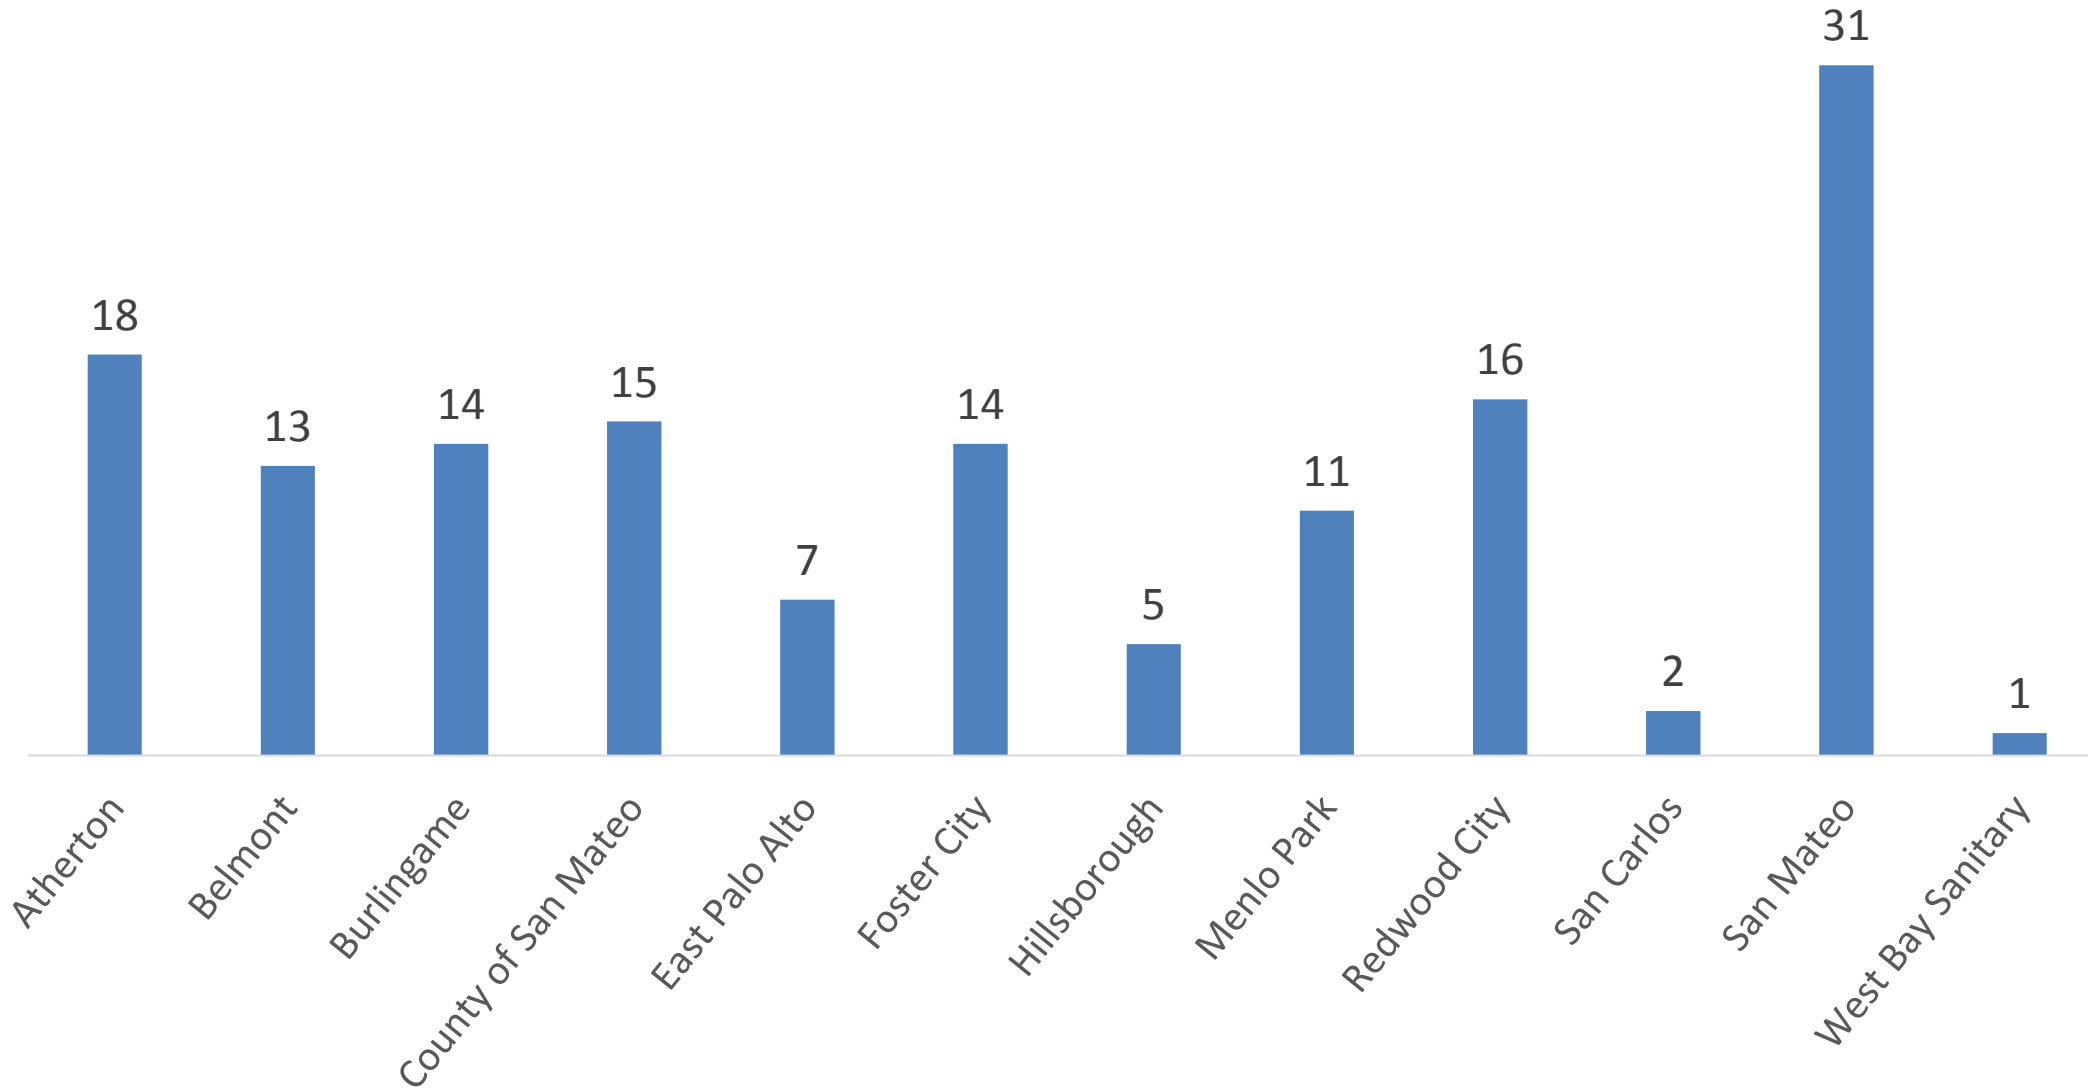

2017-2018 Total Tours by Member Agency

Compost Give-Aways

Compost Distribution (no charge)				
Jurisdiction	50-lb Bags Picked Up	Cubic Yards Delivered	Number of Time Requested	Estimated # of Students and Adults Served
Atherton	---	30	2	950
East Palo Alto	5	30	3	725
Menlo Park	---	40	2	203
Redwood City	27	40	7	1,110
San Mateo	5	30	3	527
Total:	37	170	17	3,515