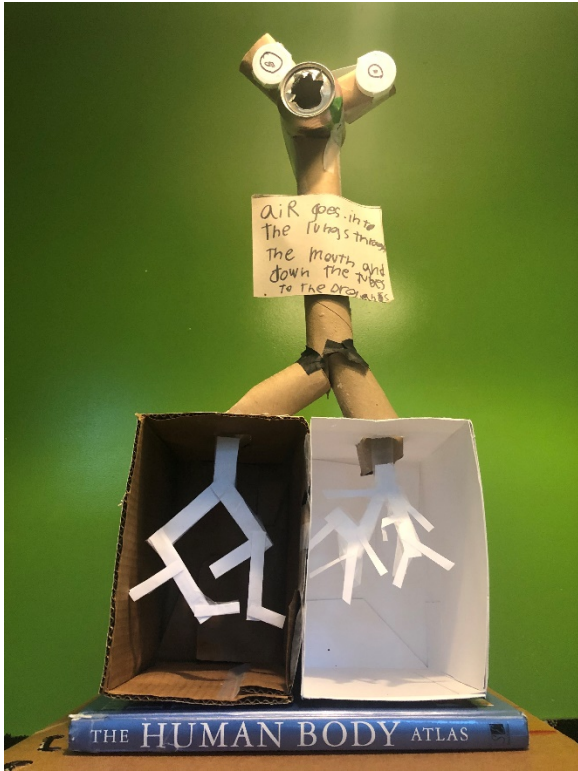

Honorable Mention

- Henrique C. (3rd grade)
- Laurel Elementary, Menlo Park
- "The Respiratory System"

In addition to being acknowledged during the Trash to Art Recognition video call, the winning students will receive special recognition at upcoming City Council meetings in their respective cities.

Finally, as a reward for their creative efforts, contest winners will receive a gift card to a fun destination of their choice.

If you need high-resolution photos, please contact RethinkWaste directly.

About RethinkWaste

RethinkWaste is a joint powers authority of twelve public agencies in San Mateo County (Atherton, Belmont, Burlingame, East Palo Alto, Foster City, Hillsborough, Menlo Park, Redwood City, San Carlos, City of San Mateo, parts of unincorporated San Mateo County and the West Bay Sanitary District). We own and manage the 16-acre Shoreway Environmental Center facility, located at 333 Shoreway Road in San Carlos, which processes all the collected trash, recyclable and compostable materials. This facility has a $130 million-dollar annual operating budget, handles and processes almost 500,000 tons of materials annually--more than half are recycled and creates almost 400 jobs for our local community. See [RethinkWaste.org](https://www.rethinkwaste.org) and follow us on Facebook, Twitter, and Instagram.

###

610 Elm Street, Suite 202 | P: 650-802-3500 |
San Carlos, CA 94070 | F: 650-802-3501 | [RethinkWaste.org](https://www.rethinkwaste.org)

MEMBER AGENCIES: Town of Atherton • City of Belmont • City of Burlingame • City of East Palo Alto • City of Foster City • Town of Hillsborough
City of Menlo Park • City of Redwood City • City of San Carlos • City of San Mateo • County of San Mateo • West Bay Sanitary District