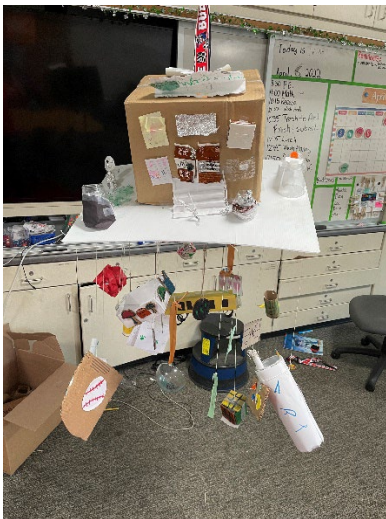

In addition to being acknowledged during the Trash to Art Recognition video call, the winning students and classes will receive special recognition at upcoming City Council meetings in their respective cities.

Finally, as a reward for their creative efforts, winners will receive fun prizes for themselves or their class groups.

If you need high-resolution photos, please contact RethinkWaste directly.

About RethinkWaste

RethinkWaste is a joint powers authority of eleven public agencies in San Mateo County (Belmont, Burlingame, East Palo Alto, Foster City, Hillsborough, Menlo Park, Redwood City, San Carlos, City of San Mateo, parts of unincorporated San Mateo County and the West Bay Sanitary District). We own and manage the 16-acre Shoreway Environmental Center facility, located at 333 Shoreway Road in San Carlos, which processes all the collected trash, recyclable and compostable materials. This facility has a $130 million-dollar annual operating budget, handles and processes almost 500,000 tons of materials annually—more than half are recycled and creates almost 400 jobs for our local community. See [RethinkWaste.org](https://www.rethinkwaste.org) and follow us on Facebook, Twitter, and Instagram.

###

610 Elm Street, Suite 202   P: 650-802-3500
San Carlos, CA 94070   F: 650-802-3501   [RethinkWaste.org](https://www.rethinkwaste.org)

MEMBER AGENCIES: City of Belmont • City of Burlingame • City of East Palo Alto • City of Foster City • Town of Hillsborough
City of Menlo Park • City of Redwood City • City of San Carlos • City of San Mateo • County of San Mateo • West Bay Sanitary District